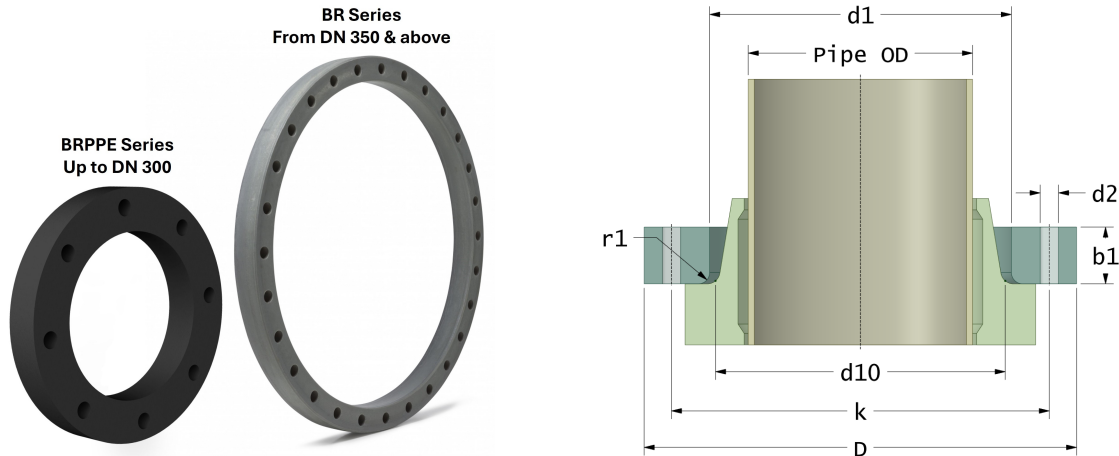

Anneaux de recouvrement FRP

Anneau de renfort adapté pour bride PE & PP

Drilling Standard: EN1092 PN10

#	DN (mm)	Pmax (bar)	Pipe OD (mm)	D (mm)	d1 (mm)	d10 (mm)	r1 (mm)	k (mm)	Holes (no.)	d2 (mm)	b1 (mm)	Resin Type	Product Color	Article Number
64	2400	3	2400	2790	2460	2450	12	2650	56	56	95	Vinylester	Grey	BR-2400-2460-03/10
65	2400	6	2400	2790	2460	2450	12	2650	56	56	130	Vinylester	Grey	BR-2400-2460-06/10

Disclaimer

Whilst every care is taken to ensure that the information on this website is complete and accurate, the Rotec Composite Group BV cannot accept responsibility for any omissions or inaccuracies or for any consequences arising therefrom. By using this website, the user accepts the terms of this disclaimer.